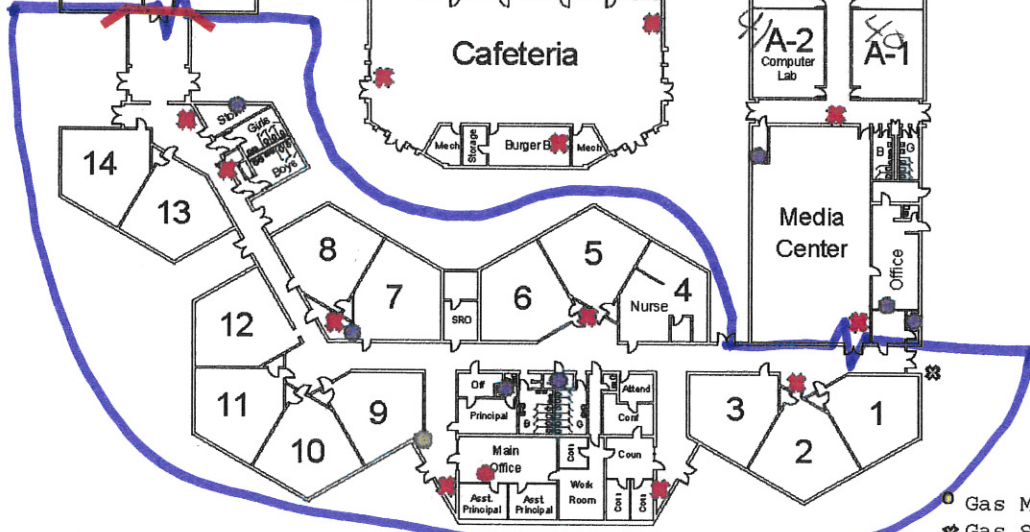

North Wing  
First Floor

North Wing  
Second Floor

Special Ed

South Wing

Middle Wing

# Broken Arrow Academy

412 South 9th Street  
Broken Arrow OK 74012

- Gas Meter
- ⊗ Gas Shut Off
- Water Meter
- ⊗ Water Shut Off
- ⊗ Fire Suppression Shut Off
- Fire Panel
- ⊗ Fire Extinguishers
- Alarm Key Pads
- Electrical Closet