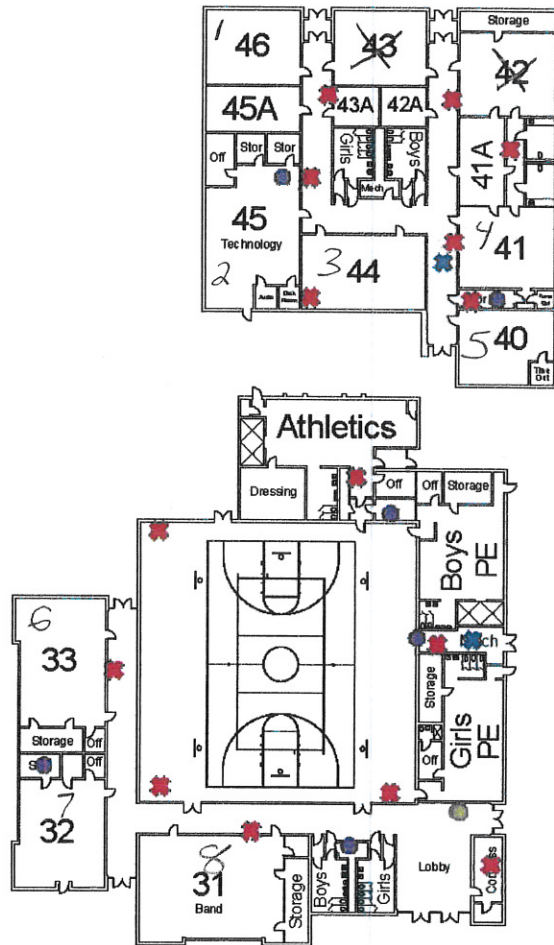

North Wing  
First Floor

North Wing  
Second Floor

Special Ed

South Wing

Middle Wing

# Broken Arrow Academy

412 South 9th Street  
Broken Arrow OK 74012

- Gas Meter
- ⊗ Gas Shut Off
- Water Meter
- ⊗ Water Shut Off
- ⊗ Fire Suppression Shut Off
- Fire Panel
- ⊗ Fire Extinguishers
- Alarm Key Pads
- Electrical Closet