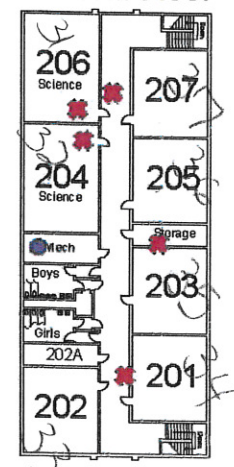

North Wing  
First Floor

North Wing  
Second Floor

Special Ed

South Wing

Middle Wing

# Broken Arrow Academy

412 South 9th Street  
Broken Arrow OK 74012

- Gas Meter
- ⊗ Gas Shut Off
- Water Meter
- ⊗ Water Shut Off
- ⊗ Fire Suppression Shut Off
- Fire Panel
- ⊗ Fire Extinguishers
- Alarm Key Pads
- Electrical Closet