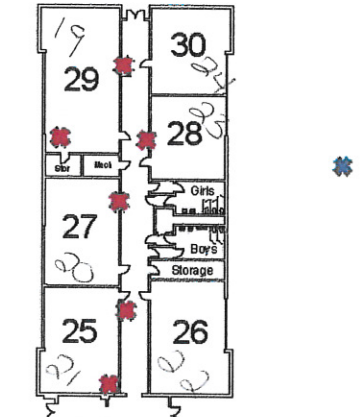

North Wing  
First Floor

North Wing  
Second Floor

Special Ed

South Wing

Middle Wing

# Broken Arrow Academy

412 South 9th Street  
Broken Arrow OK 74012

- Gas Meter
- ⊗ Gas Shut Off
- Water Meter
- ⊗ Water Shut Off
- ⊗ Fire Suppression Shut Off
- Fire Panel
- ⊗ Fire Extinguishers
- Alarm Key Pads
- Electrical Closet