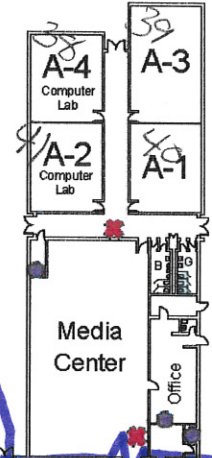

North Wing  
First Floor

North Wing  
Second Floor

Special Ed

South Wing

Middle Wing

# Broken Arrow Academy

412 South 9th Street  
Broken Arrow OK 74012

- Gas Meter
- ⊗ Gas Shut Off
- Water Meter
- ⊗ Water Shut Off
- ⊗ Fire Suppression Shut Off
- Fire Panel
- ⊗ Fire Extinguishers
- Alarm Key Pads
- Electrical Closet