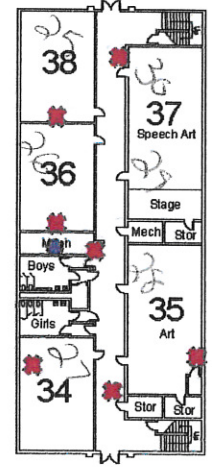

North Wing  
First Floor

North Wing  
Second Floor

Special Ed

South Wing

Middle Wing

# Broken Arrow Academy

412 South 9th Street  
Broken Arrow OK 74012

- Gas Meter
- ⊗ Gas Shut Off
- Water Meter
- ⊗ Water Shut Off
- ⊗ Fire Suppression Shut Off
- Fire Panel
- ⊗ Fire Extinguishers
- Alarm Key Pads
- Electrical Closet