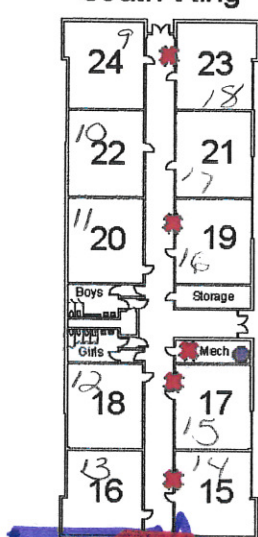

North Wing  
First Floor

North Wing  
Second Floor

Special Ed

South Wing

Middle Wing

# Broken Arrow Academy

412 South 9th Street  
Broken Arrow OK 74012

- Gas Meter
- ⊗ Gas Shut Off
- Water Meter
- ⊗ Water Shut Off
- ⊗ Fire Suppression Shut Off
- Fire Panel
- ⊗ Fire Extinguishers
- Alarm Key Pads
- Electrical Closet